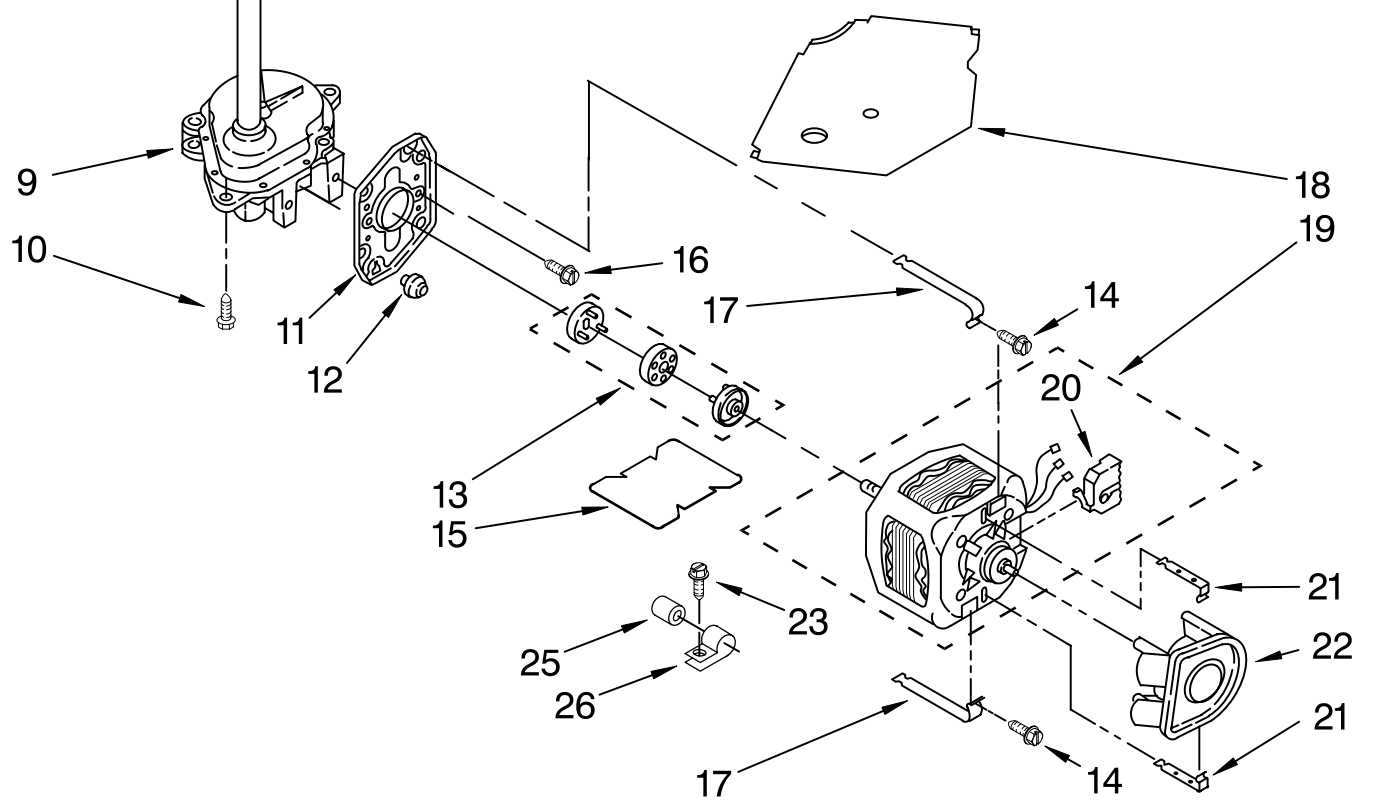

FOR ORDERING INFORMATION REFER TO PARTS PRICE LIST